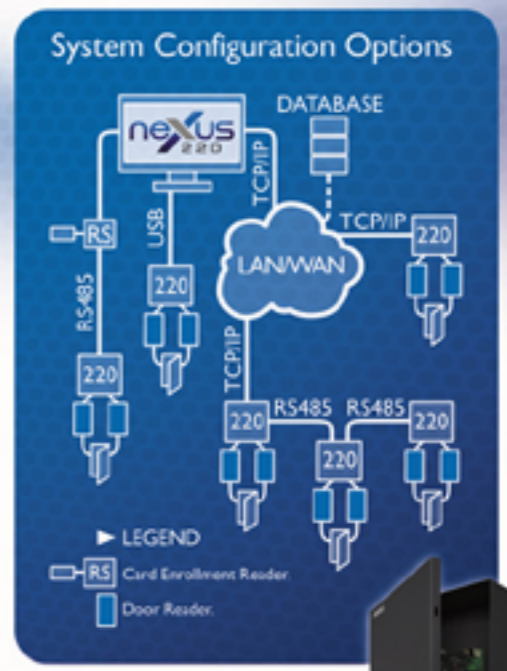

Authorized Dealer:

VICTOR LIBERATOR TIME SYSTEMS, INC.
40 Gardenville Parkway, Buffalo NY 14224
Phone: (716) 656-5700 Fax: (716) 656-2099
Website: www.liberatortime.com

AMANO
Security Systems

Amano Cincinnati, Inc. 100 Alternate 19 Suite A, Palm Harbor, FL 34683
Phone: (800) 390-5837 Fax: (727) 786-9400 Email: access@amano.com
www.amano.com