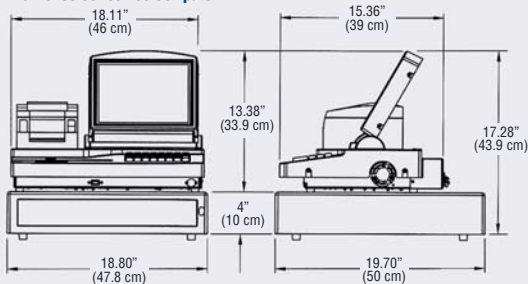

Fee Computer & Validator

AGP-5200

AGP-5200 Series Fee Computer