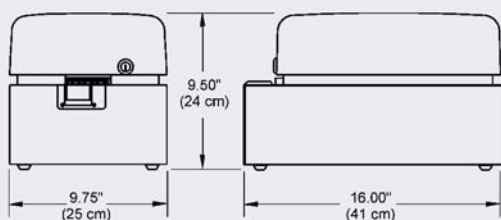

AGP-5600 Series Reader/Validator