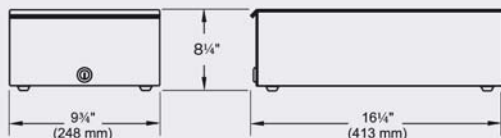

AGP-0500 Series Lock Box

FEATURES

Fee Computer:

- PC-based operation for advanced functionality and user friendliness
- Automatic ticket read or manual key-in of transactions
- Calculates parking fees to a maximum of one year
- 8 standard rate structures and 20 manually selected event rate structures
- Payment accepted by cash, credit card, check, and store discount coupons
- Handles two separate currency types and cash drawers
- One cash drawer included
- Comprehensive management reports available on demand
- Provides ticket tracking and alarms
- On-line operation for a complete parking system
- Maintenance-free thermal printer with customizable receipts
- Audited barrier gate control
- Arming function

Validator:

- Manual — AGP-0505 Slip Printer
- Auto — AGP-5600 Mag-stripe Ticket Reader/Validator

SPECIFICATIONS

COMPLIANCE

CISP (Cardholder Information Security Program) compliant, validated by VISA.

ELECTRICAL

100/120V AC, 50/60 Hz

220/240V AC, 50/60 Hz

ENVIRONMENT

Temperature: 41°F ~104°F (5°C ~ 40°C)

Humidity: 35% ~ 85% (non-condensing)

AGP-5200 SERIES FEE COMPUTER

Includes one cash drawer

Dimensions: 17-1/4"H x 18-7/8"W x 19-3/4"D (43.9 cm x 47.8 cm x 50 cm)

Weight: 49-1/2 lbs. (22 kg) with cash drawer
25-1/4 lbs. (11 kg) without cash drawer

Finish (Standard): Black computer
Black with metallic silver cash drawer

Keyboard: 5 x 8 matrix, alphanumeric keypad 10 function keys

Display: 10.4" active matrix LCD color monitor

Clock: PC real-time clock, 7-year internal clock retention

AGP-5600 SERIES READER/VALIDATOR

Dimensions: 9-1/2"H x 9-3/4"W x 16"D (24 cm x 25 cm x 41 cm)

Weight: 20 lbs. (9 kg)

Access: Hinged, lockable top cover for access to top mechanism and communications connections. Removable base housing for access to bottom mechanism.

Finish: Black housing
Grey polyethylene top cover

AGP-0500 LOCK BOX

Dimensions: 8-1/4"H x 9-3/4"W x 16-1/4"D (21 cm x 25 cm x 41.275 cm)

Weight: 12 lbs. (5.5 kg)

Access: Secure keyed drawer

Finish (Standard): Black housing

MODELS AVAILABLE

- Standard 120V model
- Dial-up credit card model

OPTIONAL

- LPI
- Dial-up credit card
- AmanoCharge
- AmanoCharge/LPI

Manufactured by Amano Cincinnati, Inc.'s Ohio factory, an ISO 9001:2000 registered facility. Specifications are approximate and are subject to change without notice. UL approval does not apply to 220/240V AC, 50/60 Hz

REPRESENTED BY:

**VICTOR
LIBERATOR** TIME SYSTEMS, INC.
40 Gardenville Parkway, Buffalo NY 14224
Phone: (716) 656-5700 Fax: (716) 656-2099
Website: www.liberatortime.com

AMANO McGANN®

Corporate Headquarters 651 Taft Street NE, Minneapolis, MN 55413
Tel: (612) 331-2020 www.amanomcgann.com